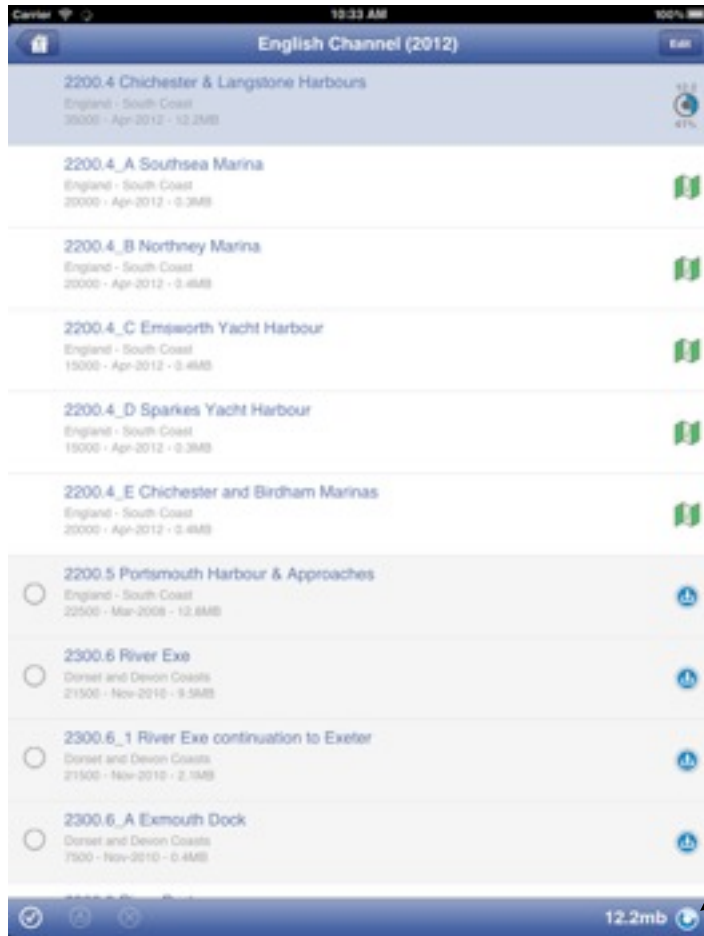

Chart Navigator

 Chart Store - buy/update/download

www.imray.com

TUCABO

www.tucabo.com

support@tucabo.com

Chart Store - buy

Chart Store - update

Chart Store - download

Select charts

All charts

Chart Store - download

Progress

WiFi recommended

Downloading large amounts of data may be slow and incur costs from the network provider

Tap to start download

Tap again to pause