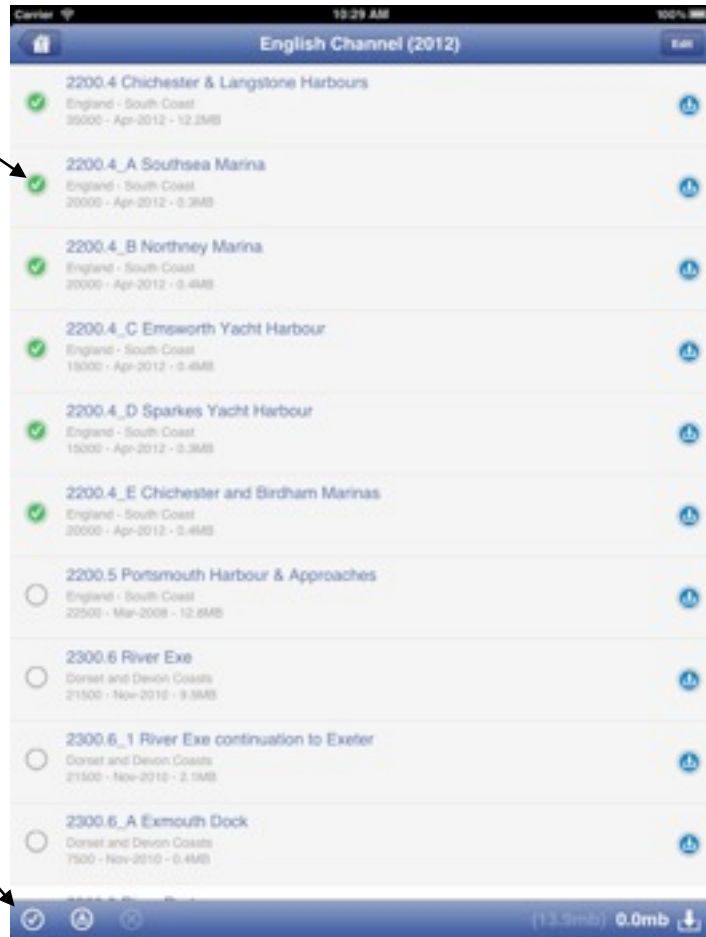

Chart Navigator

 Chart Store - buy/update/download

www.imray.com

TUCABO

www.tucabo.com

support@tucabo.com

Chart Store - buy

Chart Store - update

Chart Store - download

Select charts

All charts

Chart Store - download

Progress

WiFi recommended

Downloading large amounts of data may be slow and incur costs from the network provider

Tap to start download

Tap again to pause