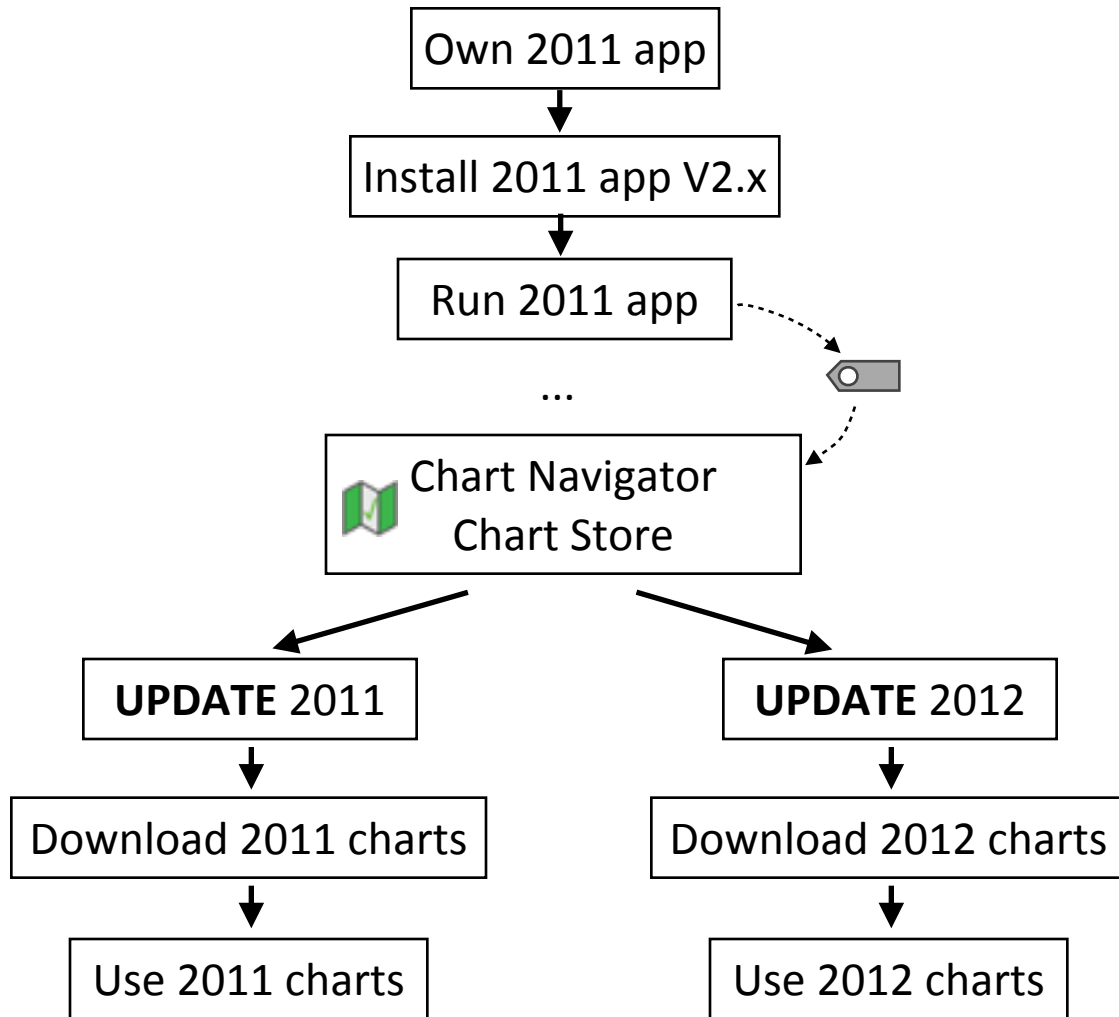

Chart Navigator

 Chart Store - buy/update/download

www.imray.com

TUCABO

www.tucabo.com

support@tucabo.com

Chart Store - buy

Chart Store - update

Chart Store - download

Select charts

All charts

Chart Store - download

Progress

WiFi recommended

Downloading large amounts of data may be slow and incur costs from the network provider

Tap to start download

Tap again to pause